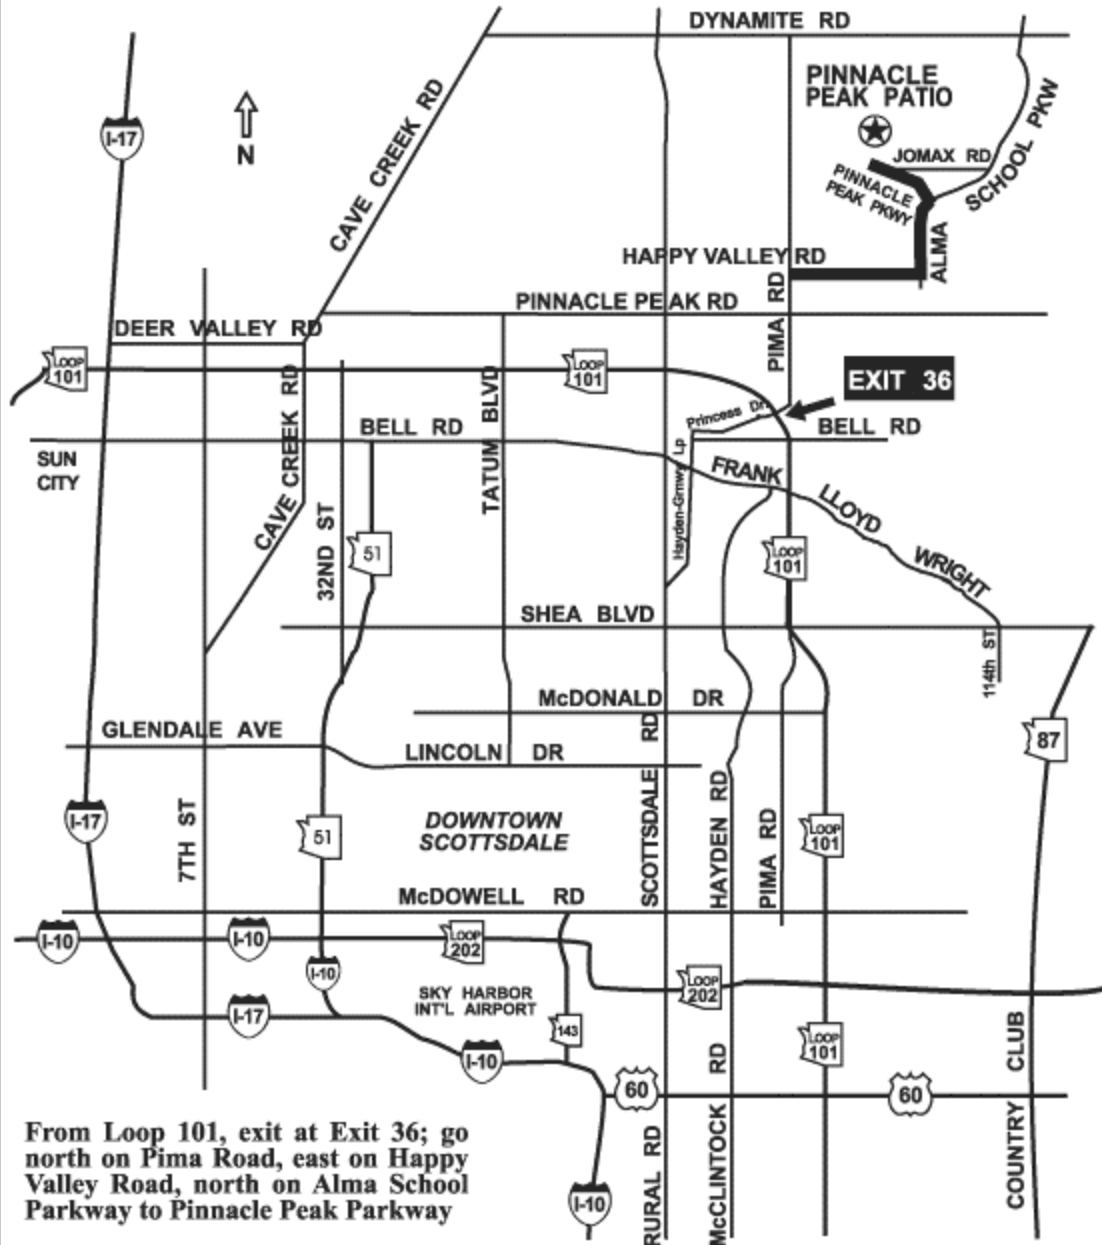

Pinnacle Peak Patio

Steakhouse & Microbrewery

10426 E. Jomax Rd. • Scottsdale, AZ • (480) 585-1599

From Loop 101, exit at Exit 36; go north on Pima Road, east on Happy Valley Road, north on Alma School Parkway to Pinnacle Peak Parkway